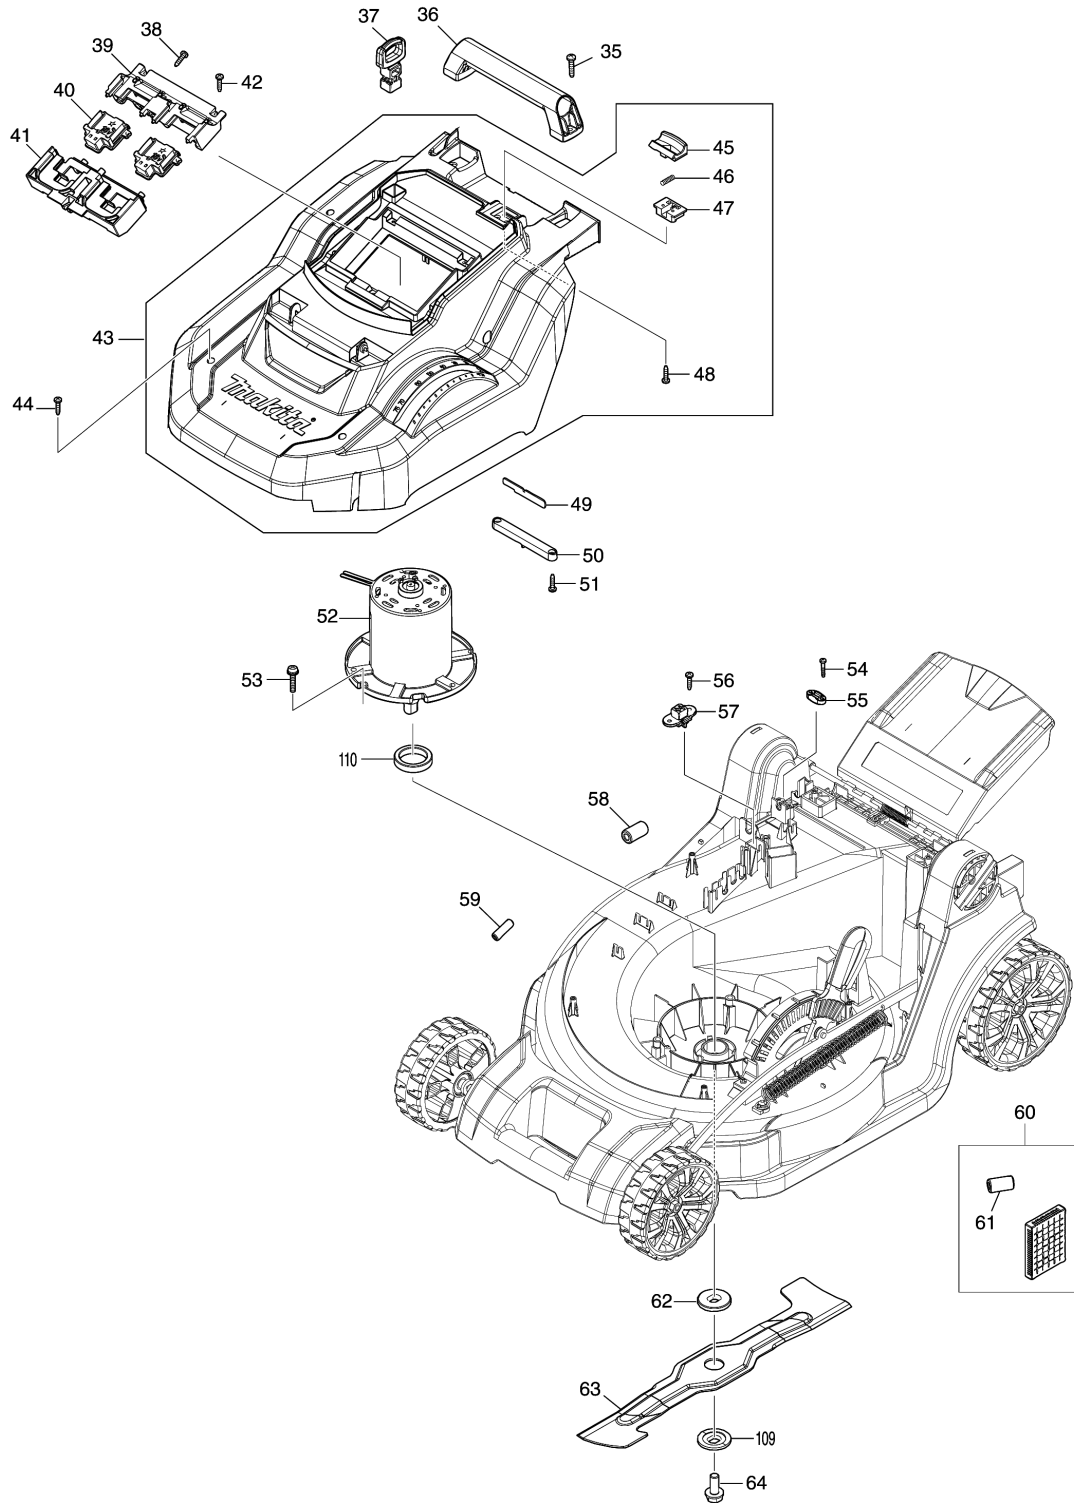

Model No.DLM432 430MM CORDLESS LAWN MOWER