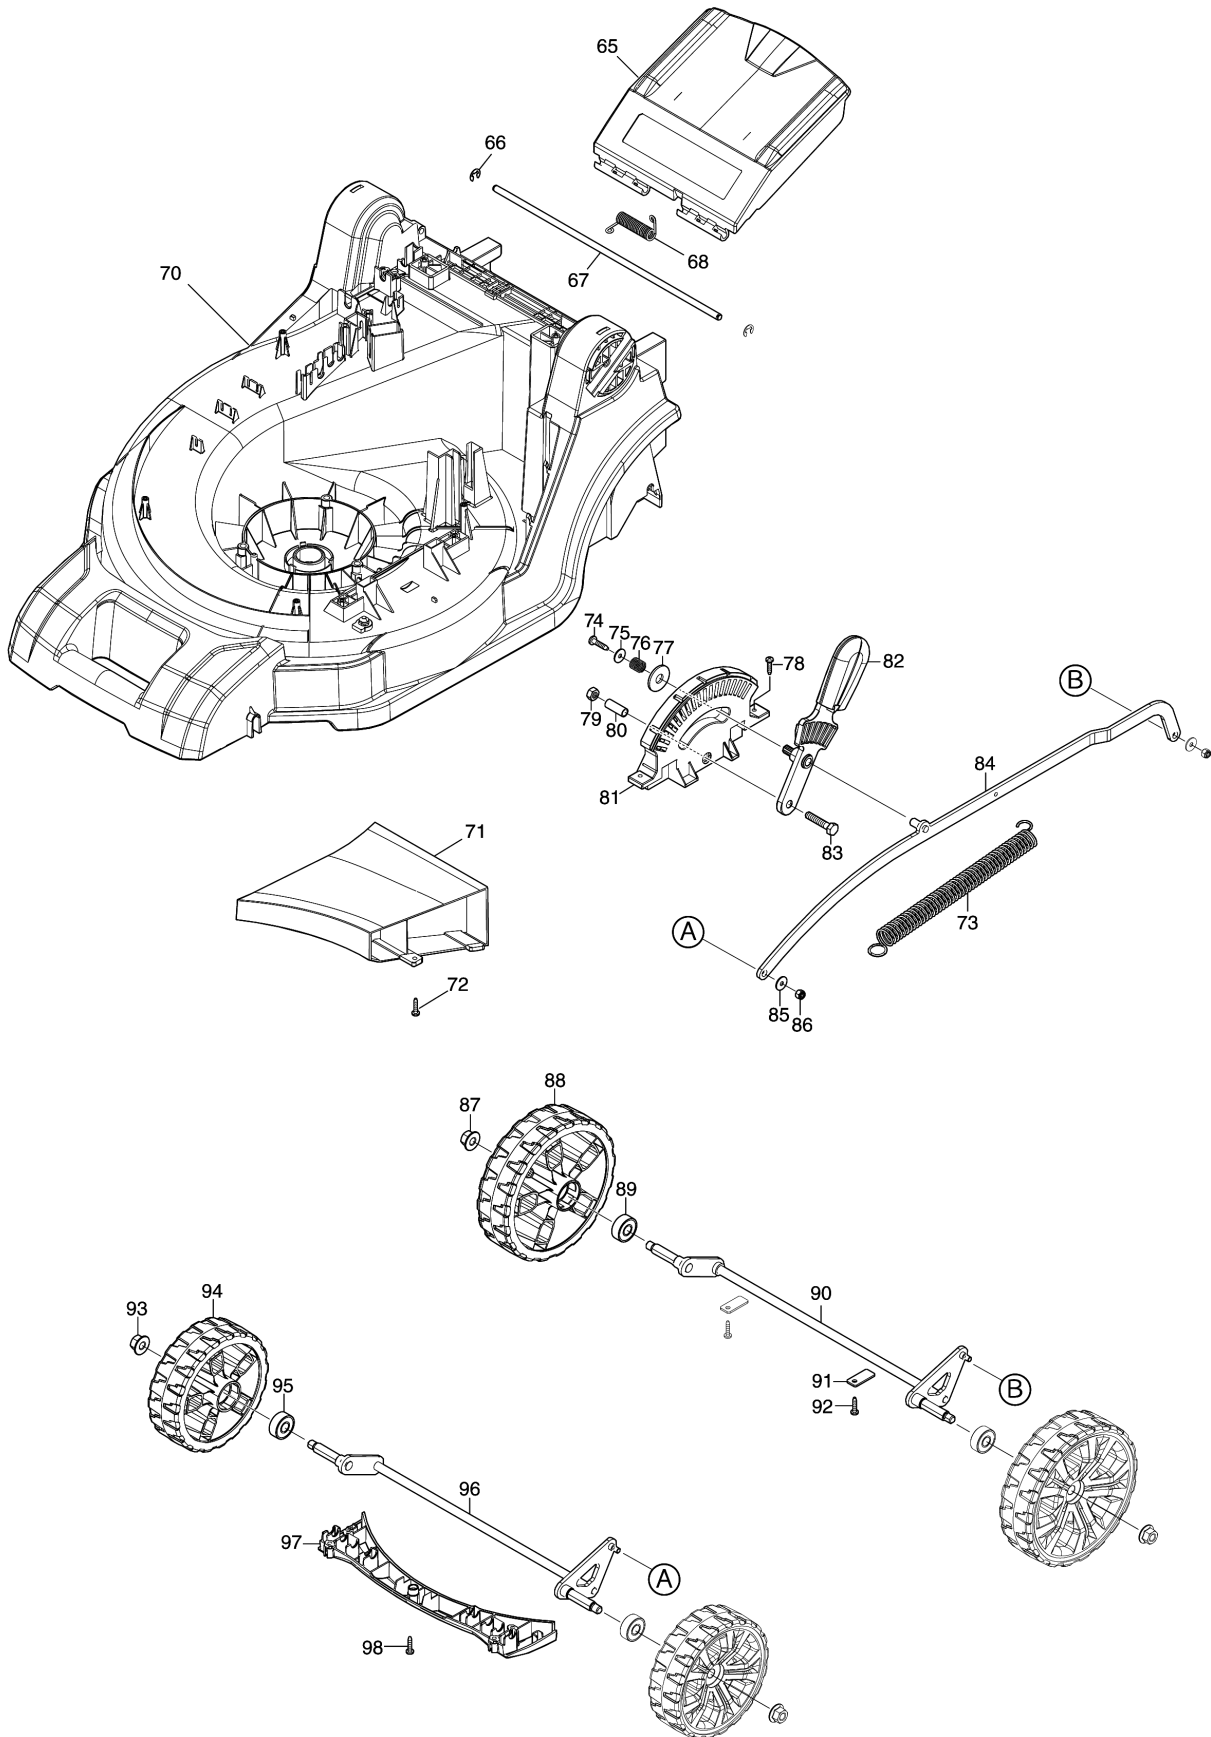

Model No.DLM432 430MM CORDLESS LAWN MOWER