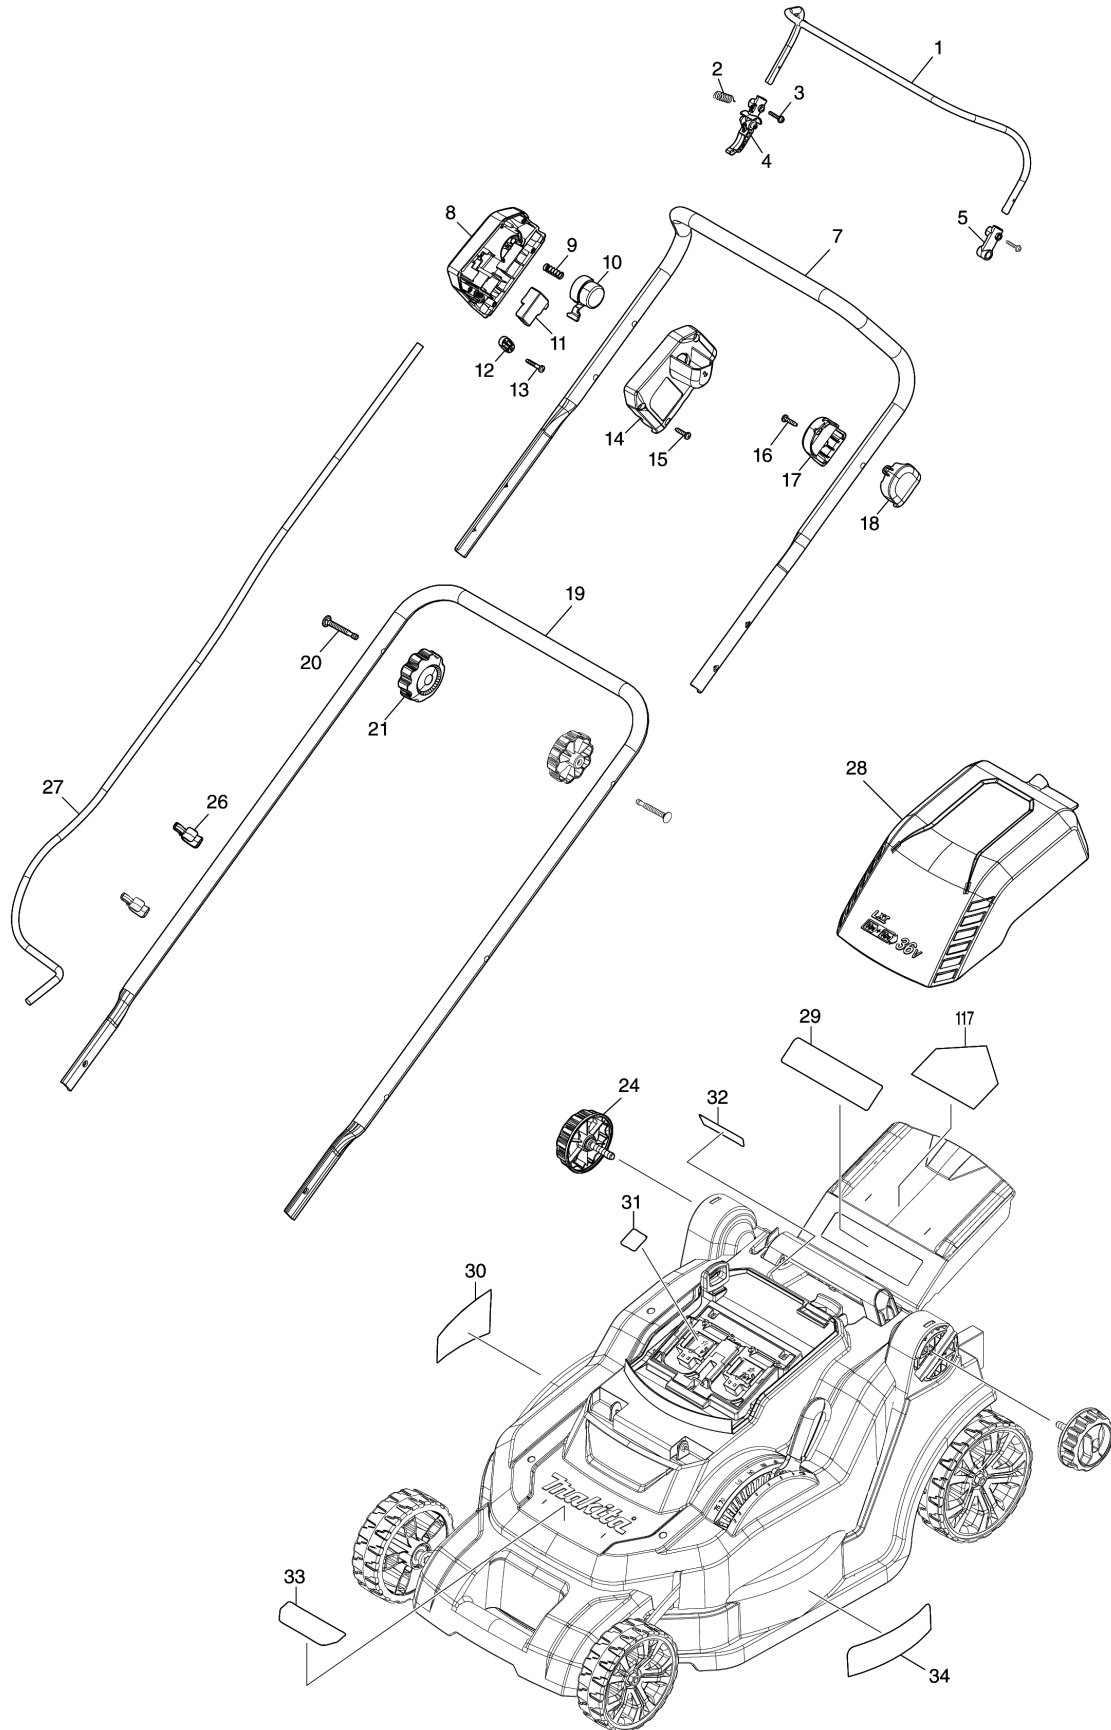

Model No.DLM432 430MM CORDLESS LAWN MOWER