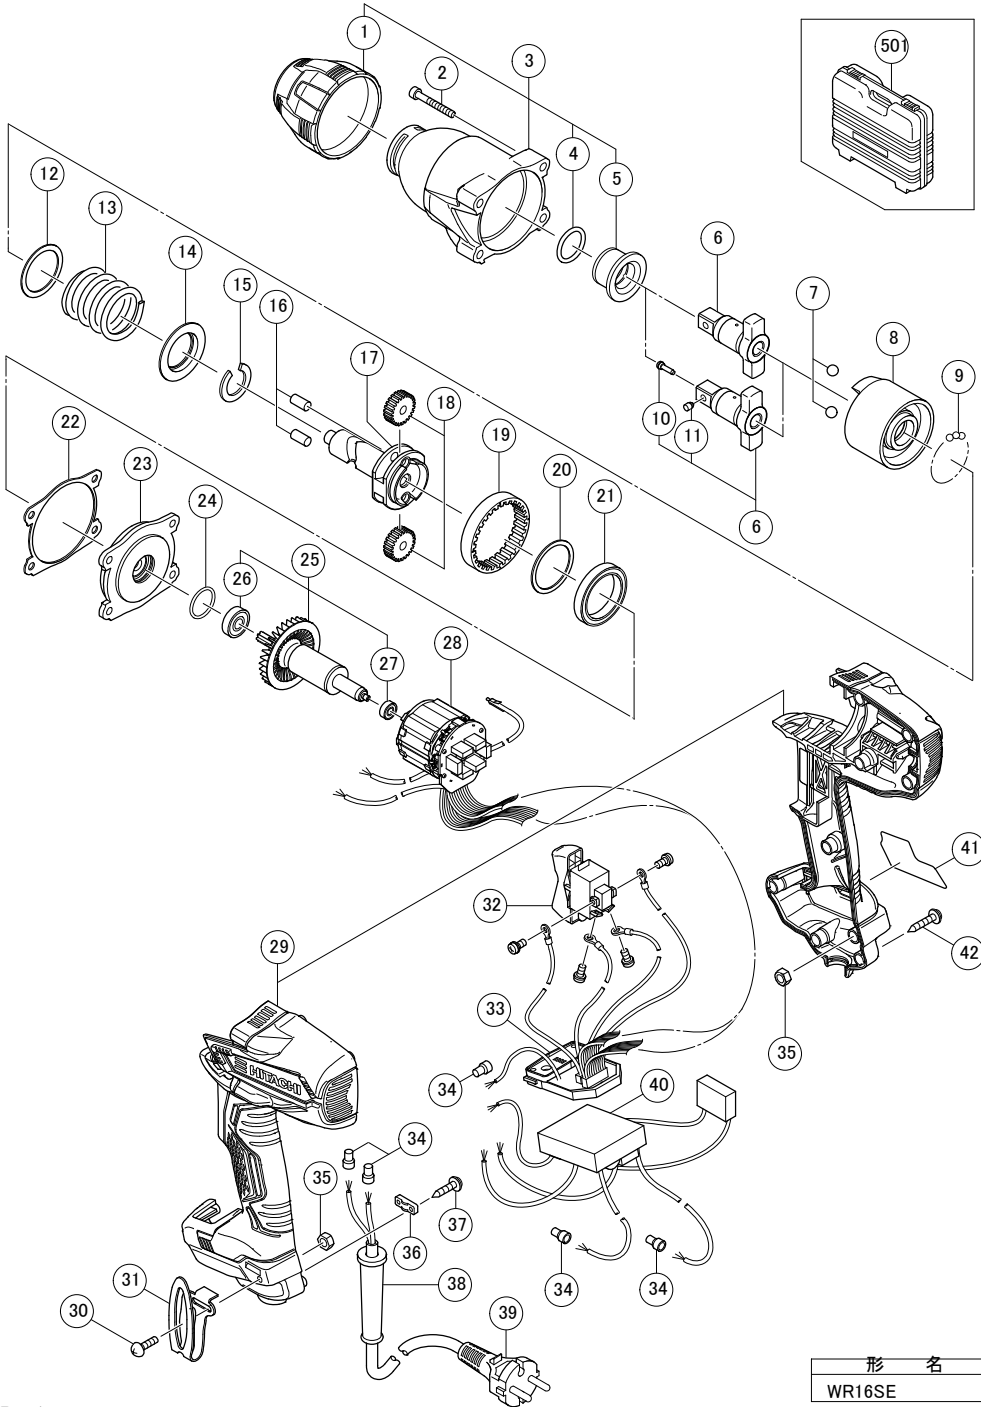

IMPACT WRENCH WR 16SE

Page:1/1

Rev.1

IMPACT WRENCH WR 16SE

Item No.	Code No.	Description	No. used	Remarks
1	337721	BUMPER (A)	1	
2	323753	SEAL LOCK HEX. SOCKET HD. BOLT M5X35	4	
3	337195	HAMMER CASE ASS'Y	1	INCLUD.1,4,5
4	318704	O-RING (M)	1	
5	323766	METAL	1	
*6	334341	ANVIL (L)	1	TYPE FOR W/O PLUNGER(A),PIN RETAINER(A)
*6	334342	ANVIL (L) ASS'Y	1	INCLUD.10,11 TYPE FOR W/PLUNGER (A), PIN RETAINER (A)
7	959150	STEEL BALL D6.35 (10 PCS.)	2	
8	337197	HAMMER (A)	1	
9	959155	STEEL BALL D3.97 (10 PCS.)	29	
10	323542	PIN RETAINER (A)	1	FOR FRA,FRG,ESP,ITA,RUS,USA,CAN
11	323541	PLUNGER (A)	1	FOR FRA,FRG,ESP,ITA,RUS,USA,CAN
12	317525	WASHER (B)	1	
13	337198	HAMMER SPRING (A)	1	
14	317521	WASHER (A)	1	
15	337201	STOPPER (A)	1	
16	985169	NEEDLE ROLLER	2	
17	337196	SPINDLE (A)	1	
18	323785	IDLE GEAR SET (2 PCS.)	2	
19	323786	RING GEAR	1	
20	337199	WASHER (C)	1	
21	337733	BALL BEARING 6807	1	
22	337698	PACKING (A)	1	
23	337200	INNER COVER (A)	1	
24	887302	O-RING (I.D 21.5)	1	
25	337203	ROTOR ASS'Y	1	INCLUD.26,27
26	608DDM	BALL BEARING 608DDC2PS2L	1	
27	333784	BALL BEARING 624DD	1	
*28	340881	STATOR IGBT PCB 100V-120V	1	
*28	340882	STATOR IGBT PCB 220V-240V	1	
29	337734	HOUSING (A).(B) SET	1	
30	327001	TRUSS HD. SCREW M4 (BLACK)	1	
31	335724	HOOK	1	
32	337202	SWITCH	1	
*33	337700	CONTROLLER (A) 110V	1	
*33	337701	CONTROLLER (A) 120V	1	
*33	337702	CONTROLLER (A) 220V-230V	1	
*33	337703	CONTROLLER (A) 240V	1	
34	959140	CONNECTOR 50091 (10 PCS.)	5	
35	327002	LOCK NUT M4 (BLACK)	2	
36	937631	CORD CLIP	1	
37	984750	TAPPING SCREW (W/FLANGE) D4X16	2	
*38	953327	CORD ARMOR D8.8	1	
*38	938051	CORD ARMOR D10.1	1	
*39	500247Z	CORD	1	(CORD ARMOR D8.8)
*39	500439Z	CORD	1	(CORD ARMOR D8.8) FOR AUS,NZL
*39	500240Z	CORD	1	(CORD ARMOR D8.8) FOR USA,CAN
*39	500450Z	CORD	1	(CORD ARMOR D8.8) FOR GBR (230V)
*39	500461Z	CORD	1	(CORD ARMOR D8.8) FOR GBR (110V)
*39	500423Z	CORD	1	(CORD ARMOR D8.8) FOR UAE (230V-240V)
*39	500470Z	CORD	1	(CORD ARMOR D8.8) FOR UAE (110V)
*39	500201Z	CORD	1	(CORD ARMOR D10.1) FOR THA
*39	500234Z	CORD	1	(CORD ARMOR D8.8) FOR VIE
*39	500456Z	CORD	1	(CORD ARMOR D8.8) FOR CHN
*39	500435Z	CORD	1	(CORD ARMOR D8.8) FOR HKG
*40	337205	CONTROLLER (B) 100V-120V	1	
*40	337206	CONTROLLER (B) 220V-240V	1	
41		NAME PLATE	1	
42	301653	TAPPING SCREW (W/FLANGE) D4X20 (BLACK)	8	
		STANDARD ACCESSORIES		
501	337704	CASE	1	
		OPTIONAL ACCESSORIES		
619	986062	UNIVERSAL JOINT ASS'Y	1	INCLUD.620,621
620	873537	SOCKET PIN	1	
621	873187	O-RING (J1SW1516)	1	
622	873536	HEX. SOCKET ASS'Y 17MMX32L	1	INCLUD.620,621
623	873624	HEX. SOCKET ASS'Y 19MMX34L	1	INCLUD.620,621