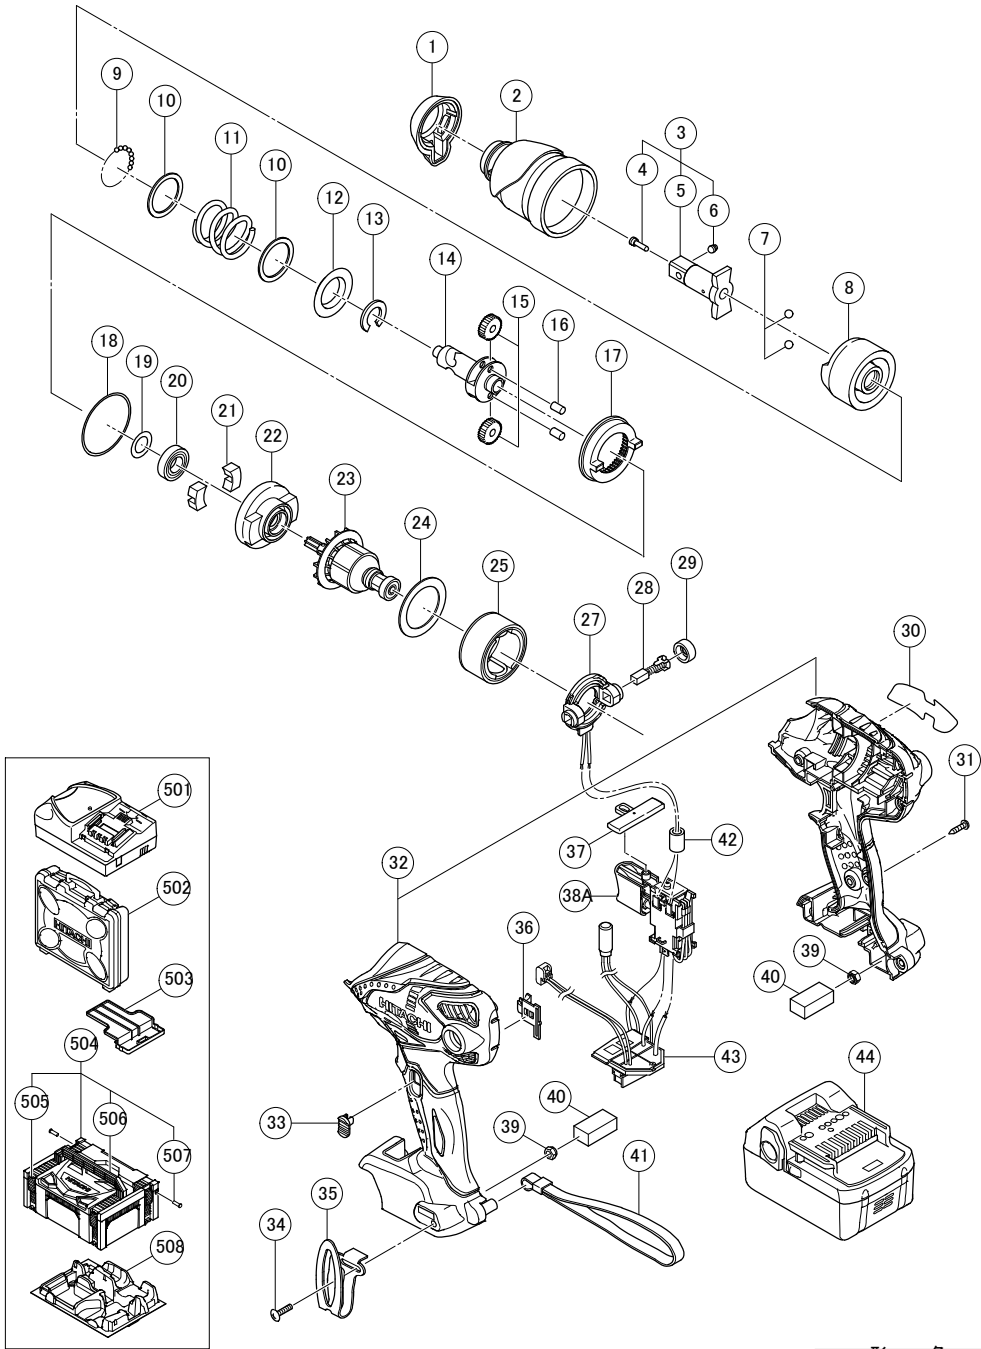

CORDLESS IMPACT WRENCH WR 18DSDL

Page:1/1

Rev.4

形 名
WR18DSDL

CORDLESS IMPACT WRENCH WR 18DSDL

Item No.	Code No.	Description	No. used	Remarks
1	332198	FRONT CAP	1	
2	332200	HAMMER CASE	1	
3	332196	ANVIL (D) ASS'Y	1	INCLUD.4-6
4	324257	PIN RETAINER (B)	1	
5	332197	ANVIL (D)	1	
6	324256	PLUNGER (B)	1	
7	959154	STEEL BALL D5.556 (10 PCS.)	2	
8	333749	HAMMER	1	
9	959148	STEEL BALL D3.175 (10 PCS.)	28	
10	315978	WASHER (J)	2	
11	324224	HAMMER SPRING (F)	1	
12	316172	WASHER (S)	1	
13	324222	STOPPER (B)	1	
14	332186	SPINDLE	1	
15	326295	IDLE GEAR SET (2 PCS.)	2	
16	319914	NEEDLE ROLLER	2	
17	326787	RING GEAR(E)	1	
18	983852	O-RING (S-42)	1	
19	319911	WASHER (E)	1	
20	6901VV	BALL BEARING 6901VVCMP52L	1	
21	324230	DAMPER (A)	2	
22	332185	INNER COVER	1	
23	360947	ARMATURE AND PINION SET	1	
24	324607	SIDE YOKE (A)	1	
25	334901	MAGNET (J) ASS'Y	1	INCLUD.24
27	334955	BRUSH BLOCK	1	
28	999054	CARBON BRUSH 5X6X11.5 (1 PAIR)	2	
29	319918	BRUSH CAP	2	
30		NAME PLATE	1	
31	301653	TAPPING SCREW (W/FLANGE) D4X20 (BLACK)	9	
32	334953	HOUSING (A).(B) SET	1	
33	329519	LEVER (A)	1	
34	327001	TRUSS HD. SCREW M4 (BLACK)	1	
35	332824	HOOK	1	
36	329520	LEVER (B)	1	
37	329454	PUSHING BUTTON (A)	1	
38A	337392	DC-SPEED CONTROL SWITCH	1	
39	327002	LOCK NUT M4 (BLACK)	2	
40	328644	PACKING	2	
41	306952	STRAP (BLACK)	1	EXCEPT FOR USA,CAN
*42	318247	FERRITE CORE	1	FOR EUROPE,GBR,NOR,SWE,DEN,FIN,RUS,AUT, SAF,ISR
43	334958	CONTROLLER TERMINAL SET	1	
*44	330068	BATTERY BSL 1830 (EUROPE,AUS,NZL)	2	
*44	330067	BATTERY BSL 1830 (USA,CAN)	2	
*44	334728	BATTERY BSL 1830 (CHN)	2	
*44	334729	BATTERY BSL 1830 (TPE)	2	
*44	334905	BATTERY BSL 1830 (KOR)	2	
*44	334421	BATTERY BSL 1840 (EUROPE,AUS,NZL)	2	
		STANDARD ACCESSORIES		
501		CHARGER (MODEL UC 18YRSL)	1	
502	323230	CASE	1	
503	329897	BATTERY COVER	1	
504	336471	CASE ASS'Y (STACKABLE)	1	INCLUD.505-507
505	336472	LATCH	4	
506	336473	HANDLE	1	
507	336474	HINGE	2	
508	336475	INNER TRAY	1	
		OPTIONAL ACCESSORIES		
601	873537	SOCKET PIN	1	
602	873187	O-RING (J1SW1516)	1	
603	991481	FORM TIE SOCKET ASS'Y 11.3MMX95L	1	INCLUD.601,602
604	992610	UNIVERSAL JOINT ASS'Y	1	INCLUD.601,602
605	955153	UNIVERSAL JOINT PIN	1	
606	991476	BIT ADAPTER ASS'Y	1	INCLUD.601,602
607	944291	HEX. SOCKET ASS'Y 10MMX40L	1	INCLUD.601,602
608	873632	HEX. SOCKET ASS'Y 12MMX40L	1	INCLUD.601,602
609	873539	HEX. SOCKET ASS'Y 13MMX40L	1	INCLUD.601,602