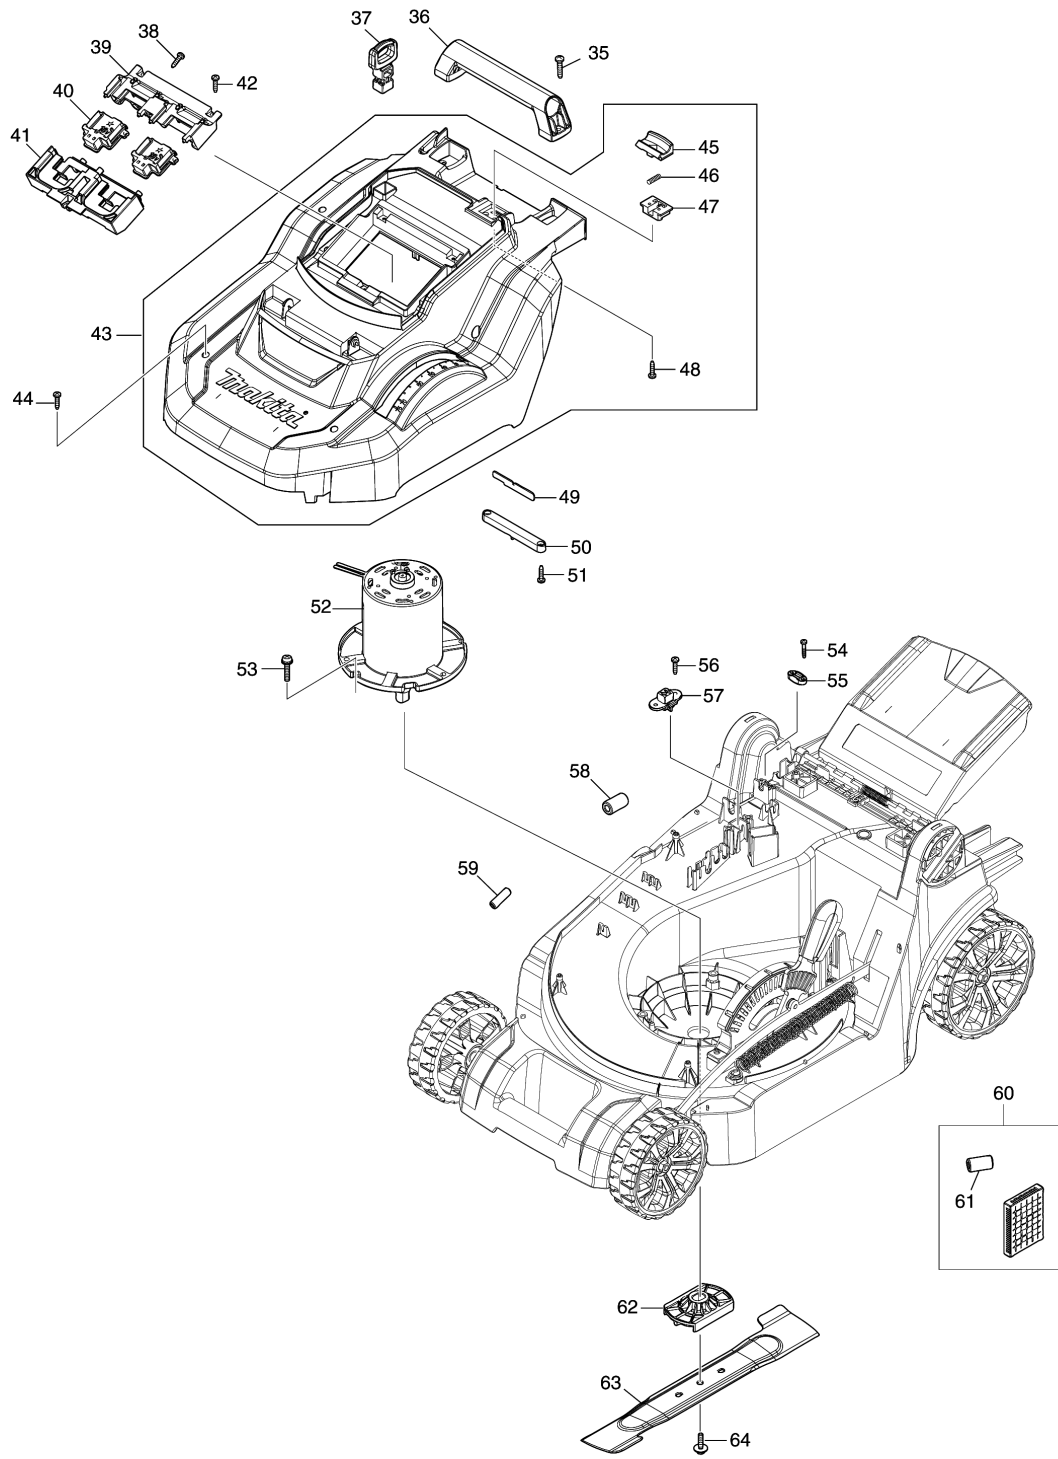

Model No.DLM382 380MM CORDLESS LAWN MOWER