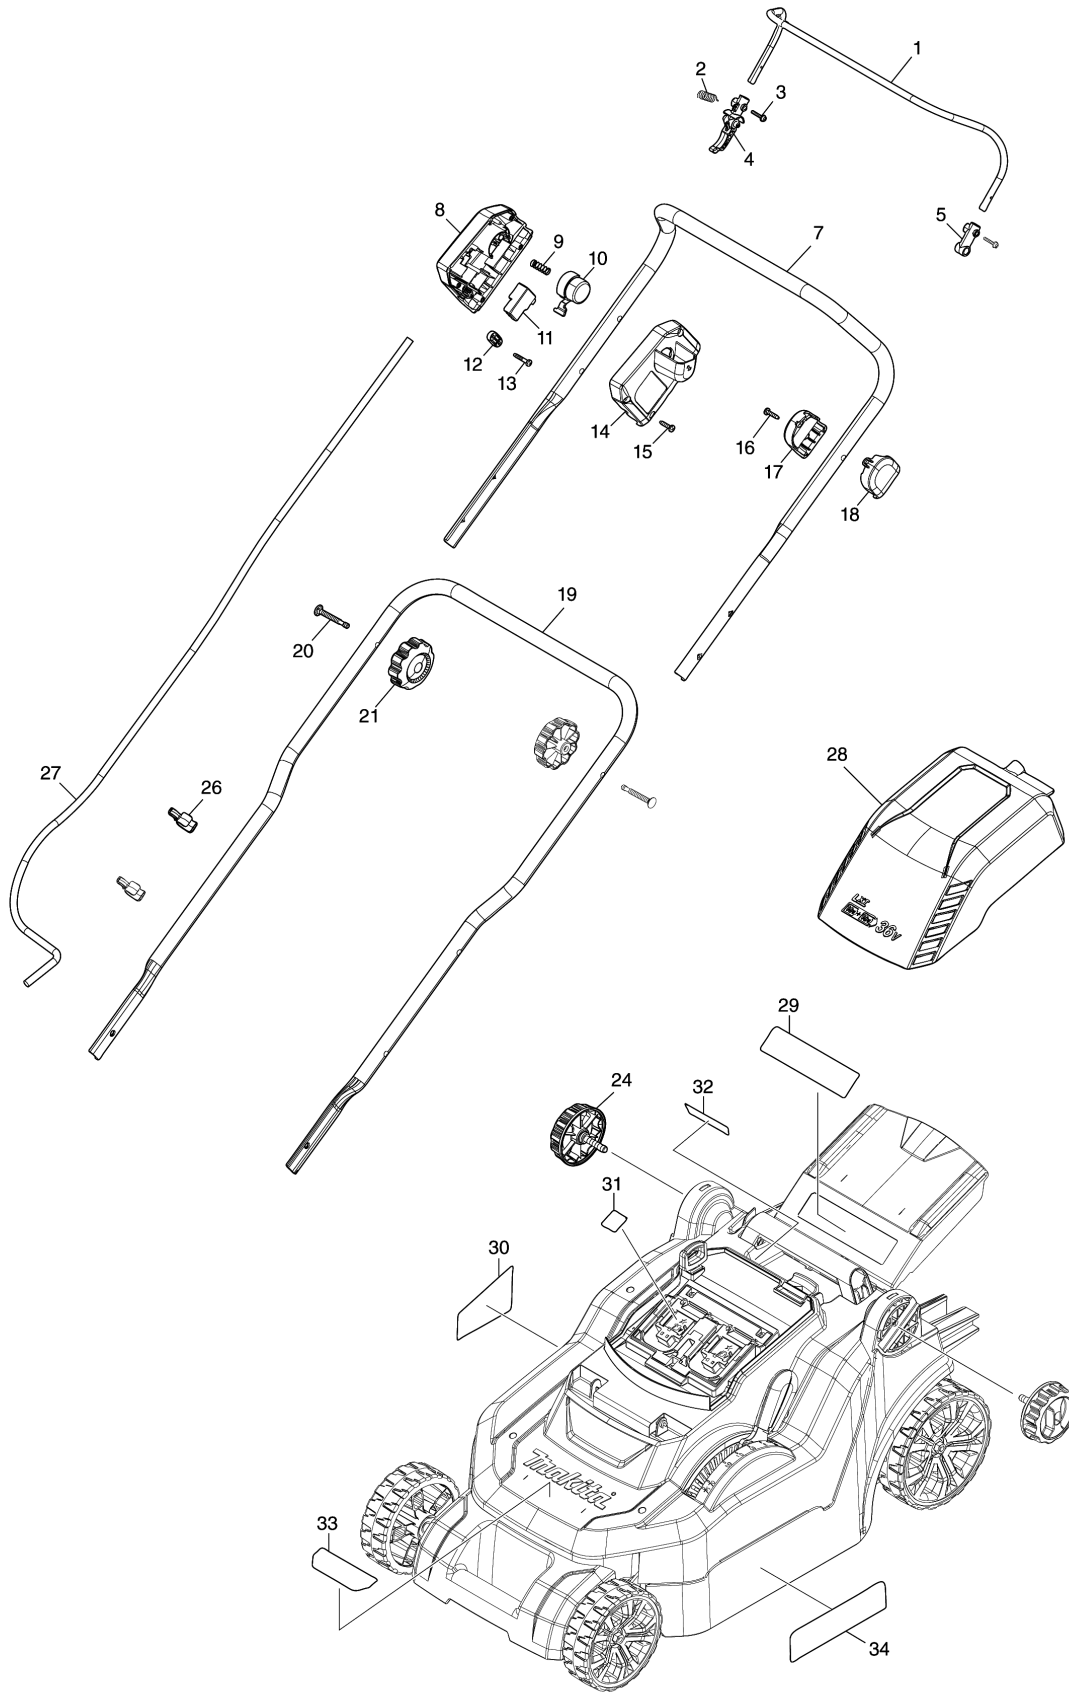

Model No.DLM382 380MM CORDLESS LAWN MOWER