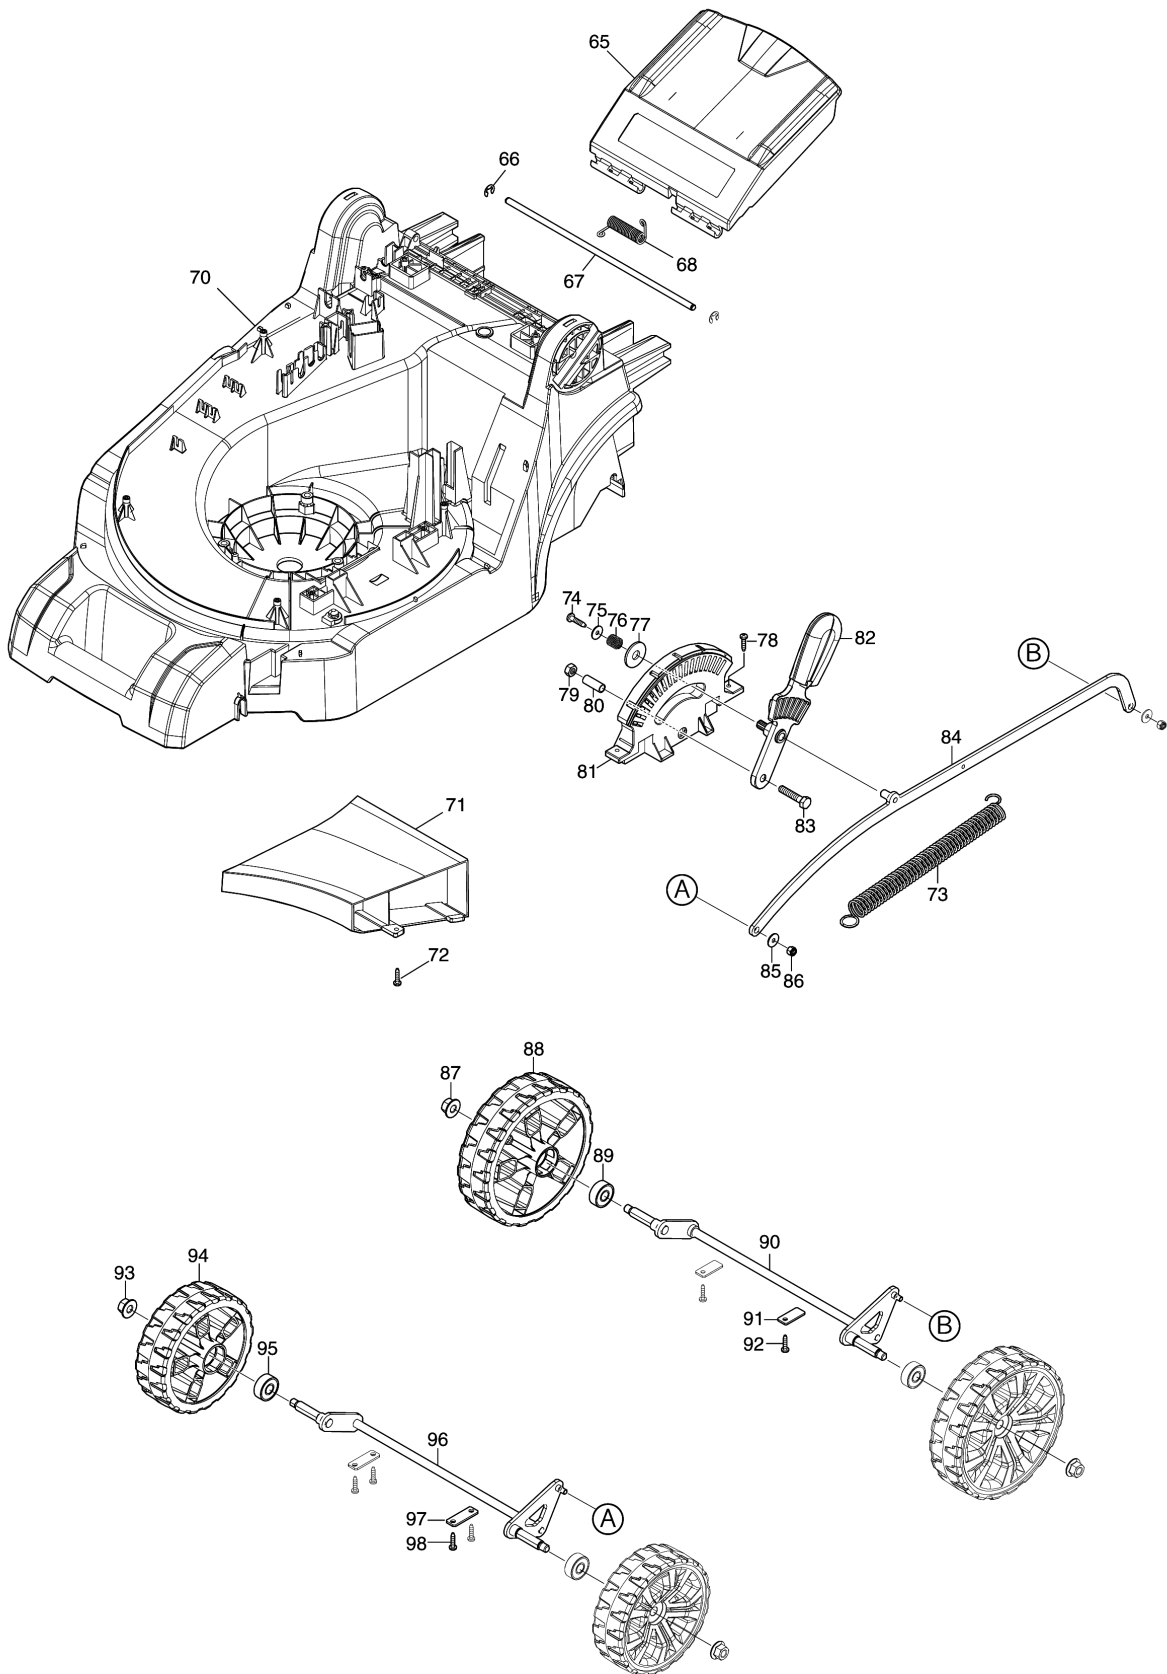

Model No.DLM382 380MM CORDLESS LAWN MOWER