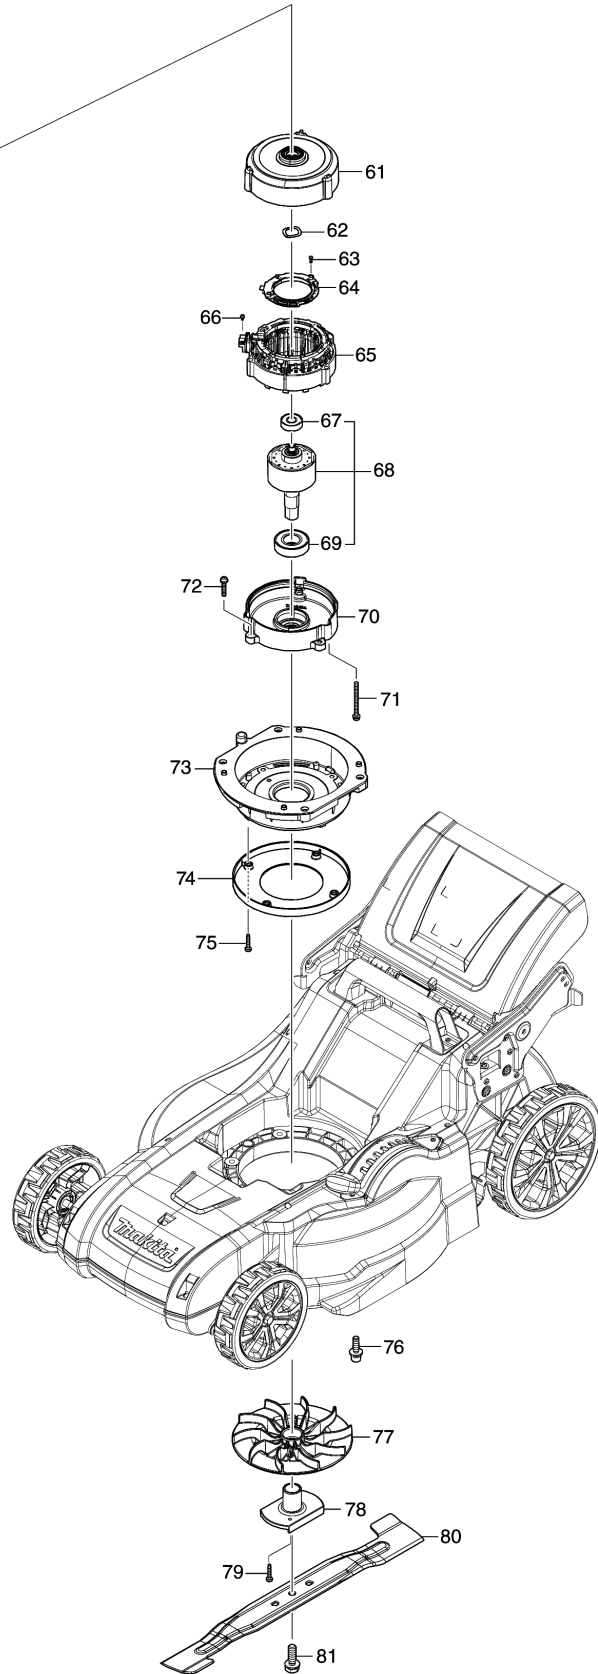

Model No.LM001J 480MM CORDLESS LAWN MOWER