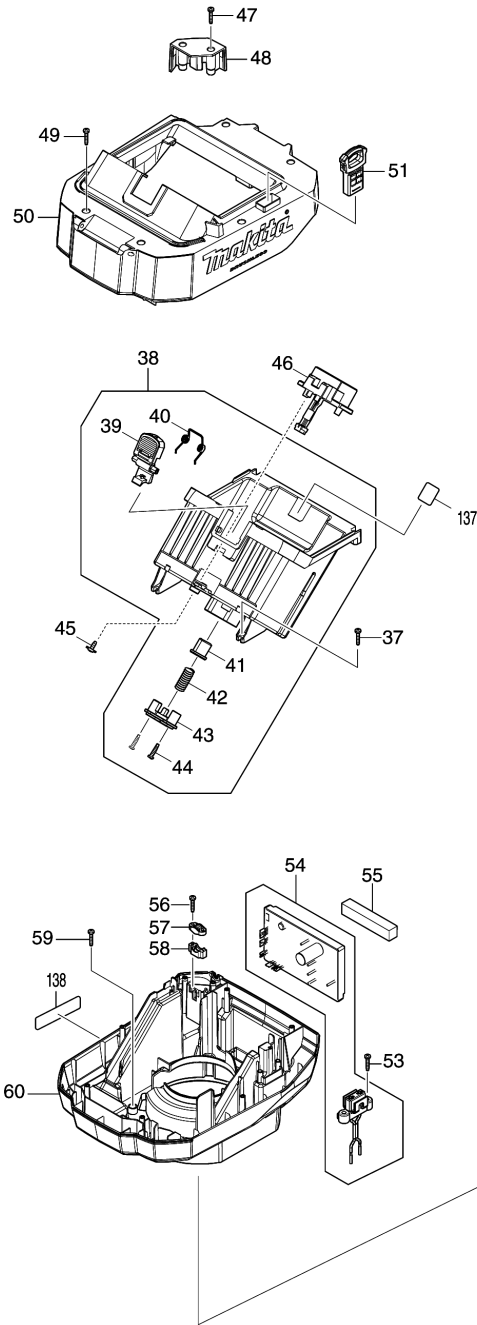

Model No.LM001J 480MM CORDLESS LAWN MOWER