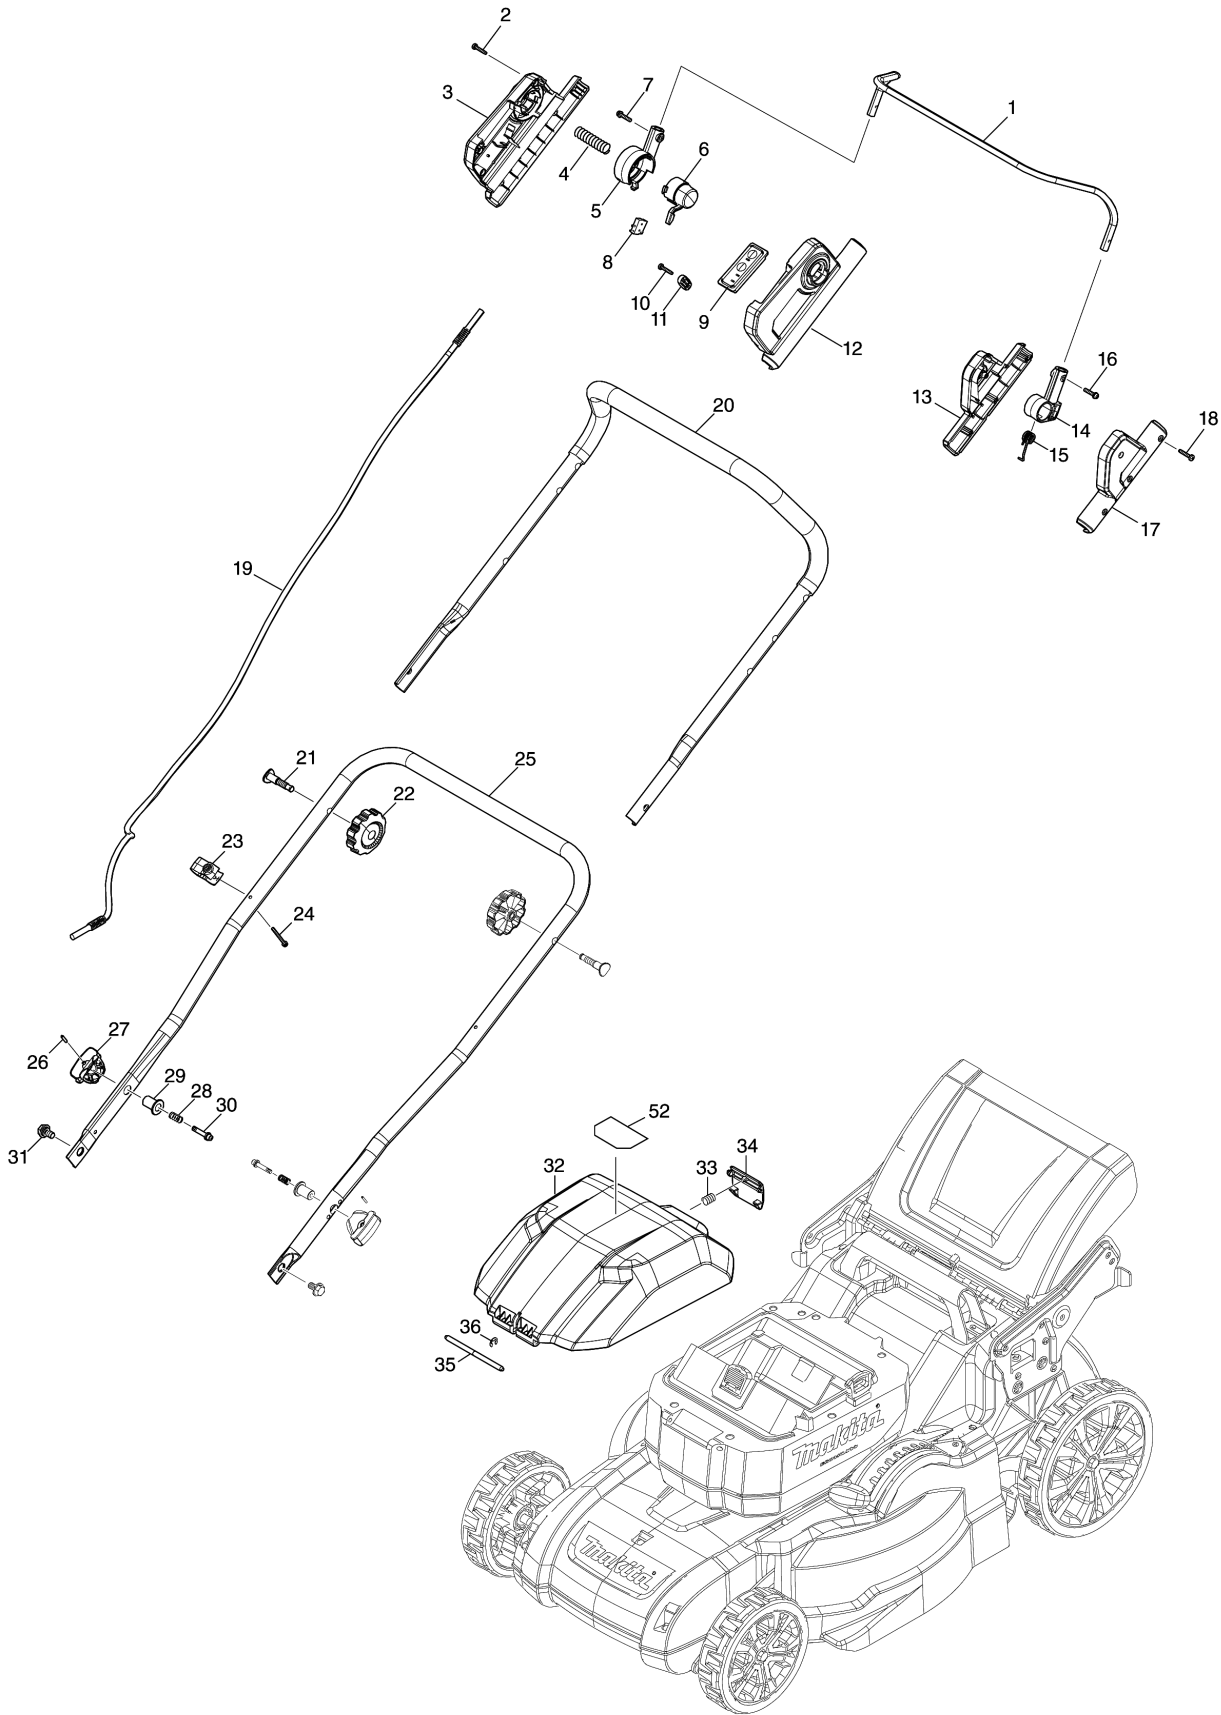

Model No.LM001J 480MM CORDLESS LAWN MOWER