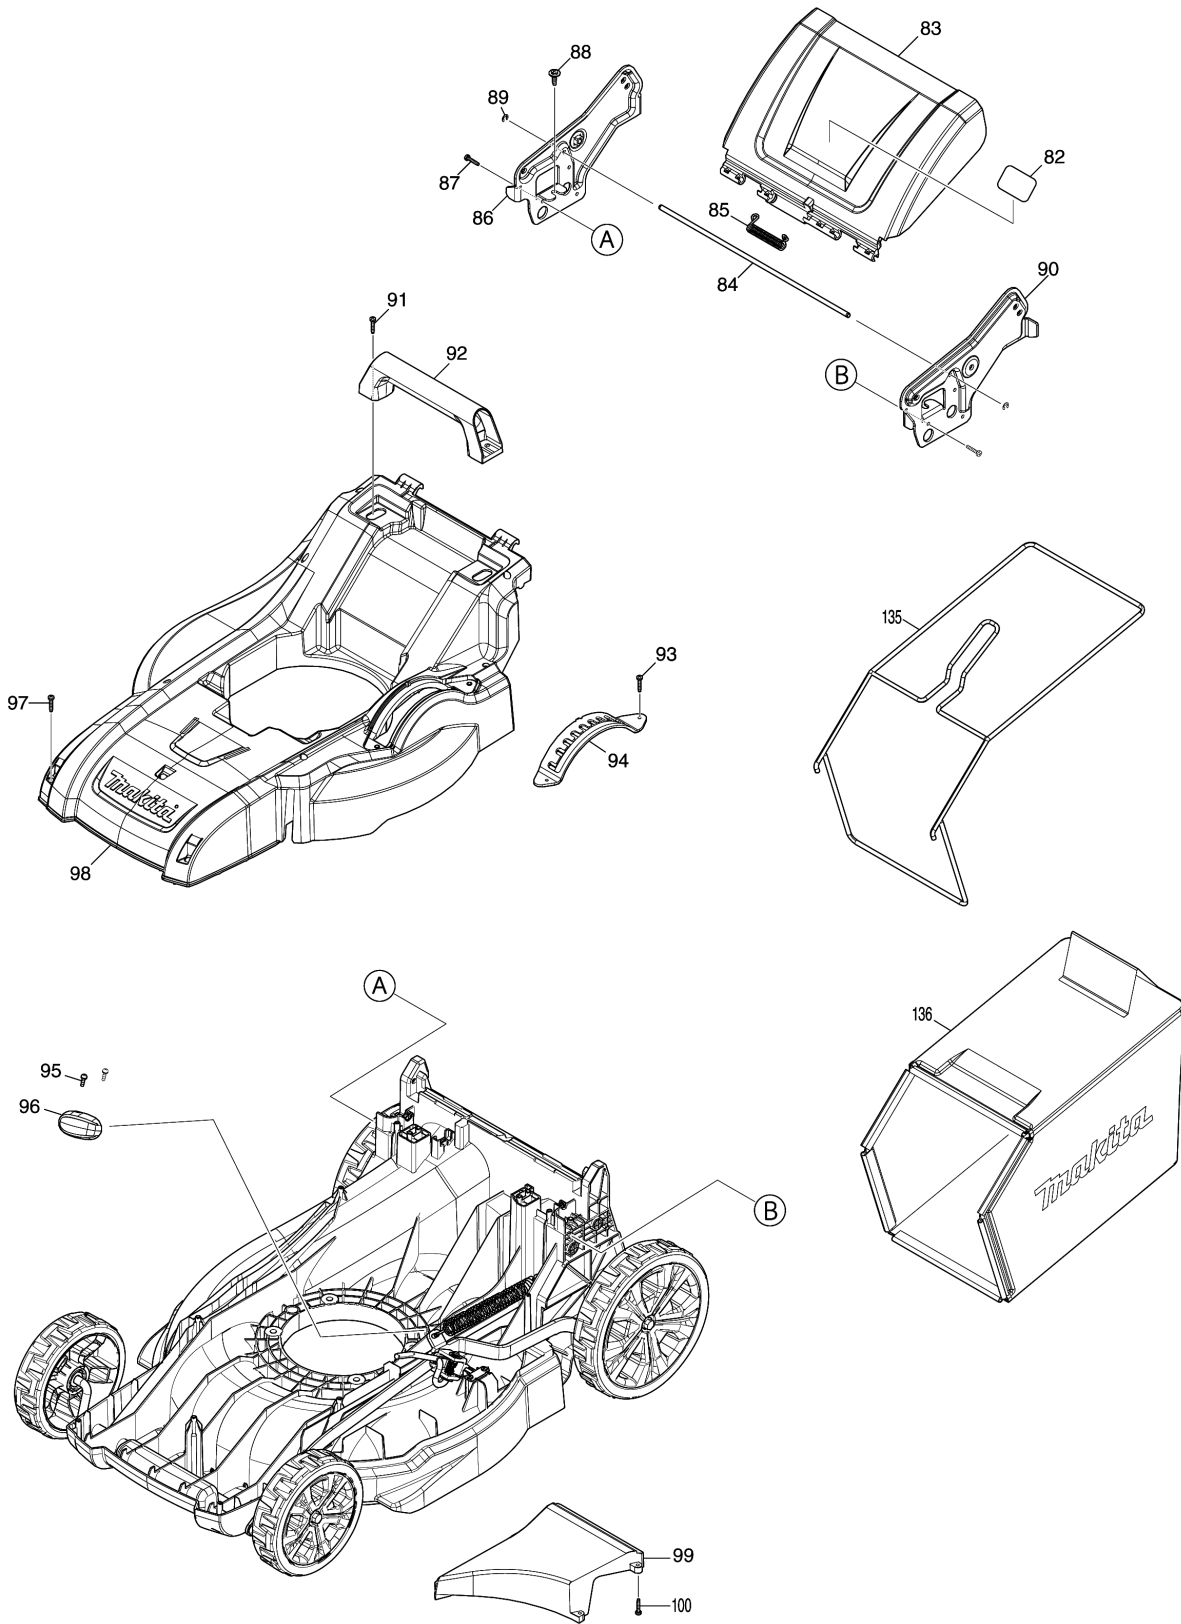

Model No.LM001J 480MM CORDLESS LAWN MOWER