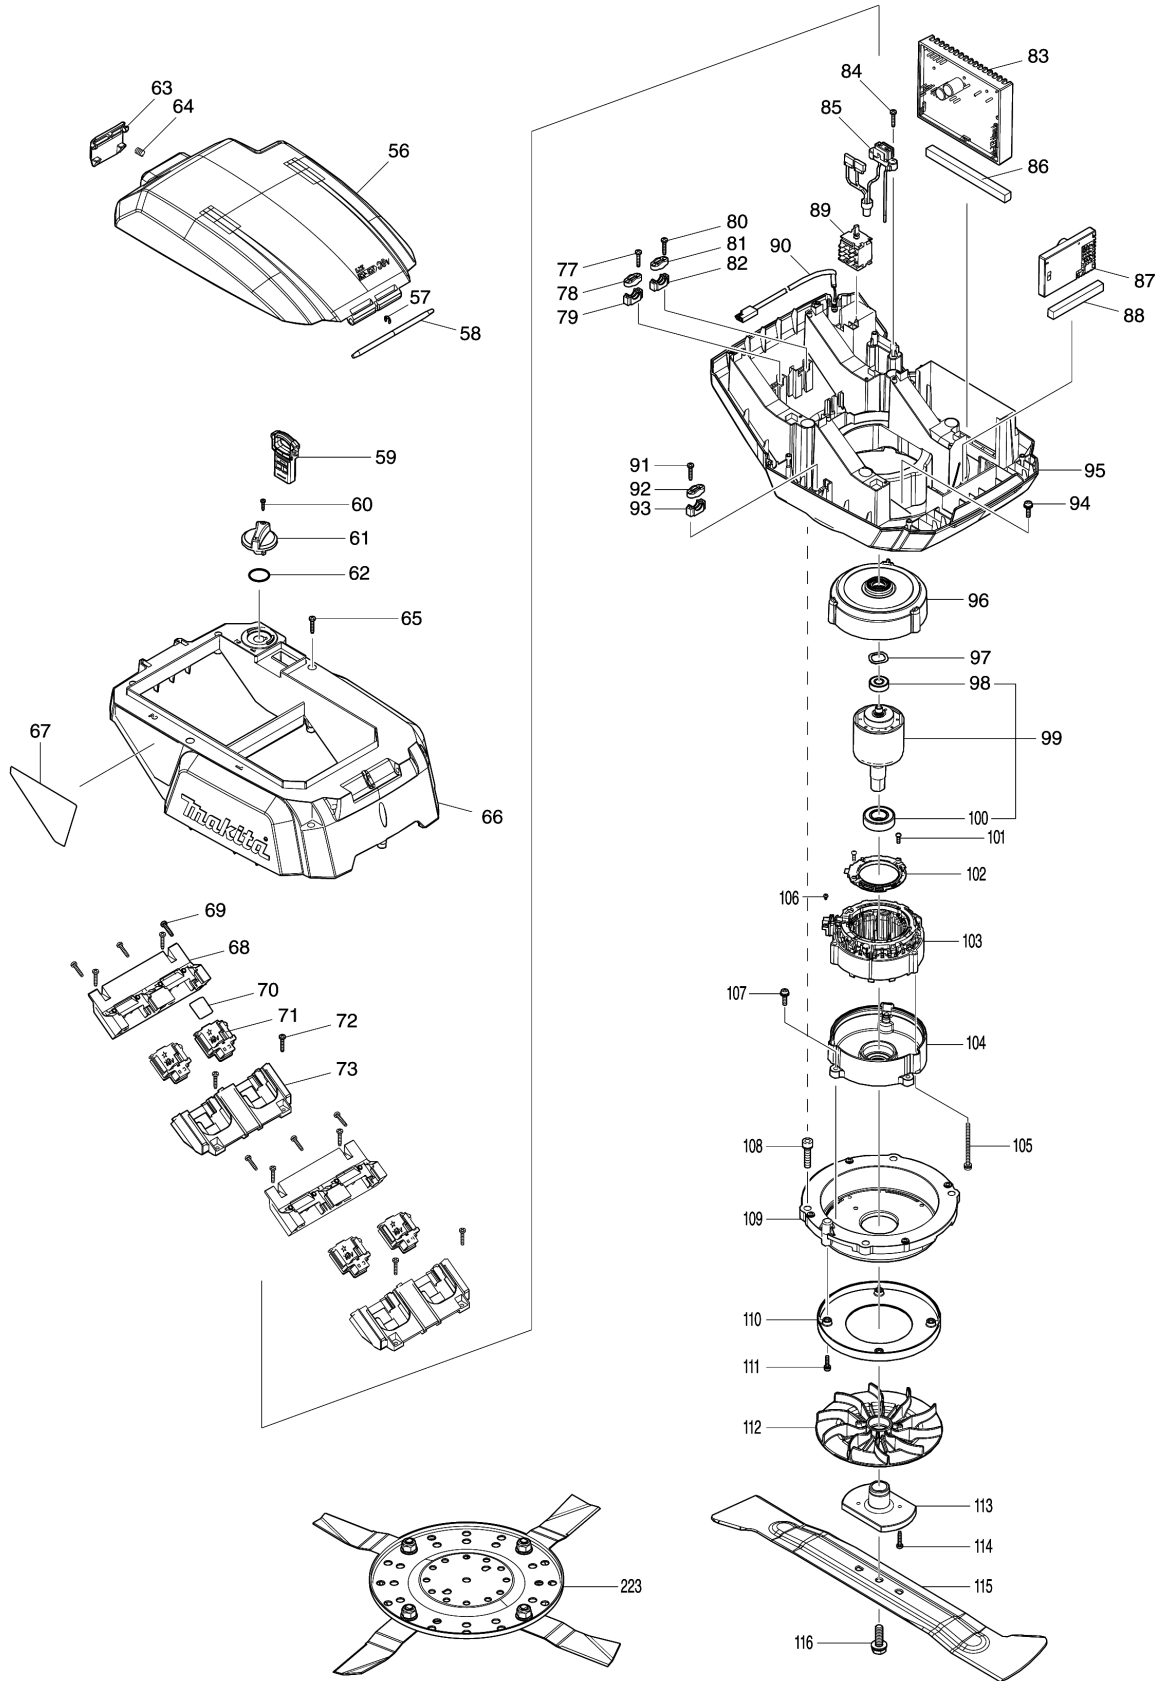

Model No.DLM533 530MM CORDLESS LAWN MOWER