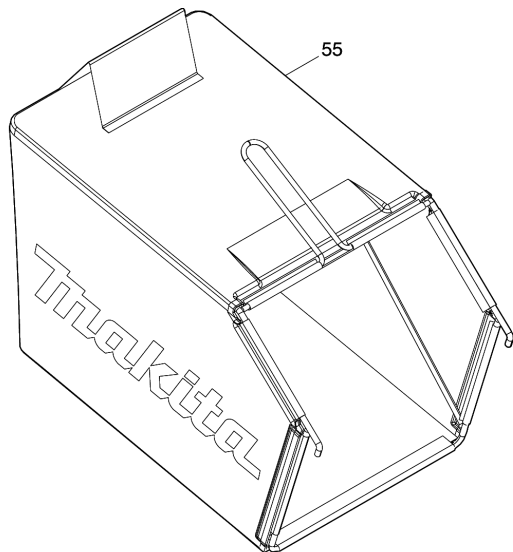

Model No.DLM533 530MM CORDLESS LAWN MOWER