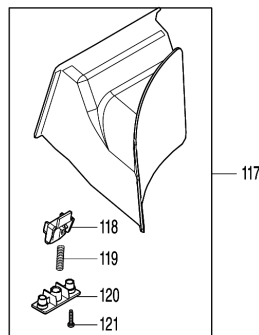

Model No.DLM533 530MM CORDLESS LAWN MOWER