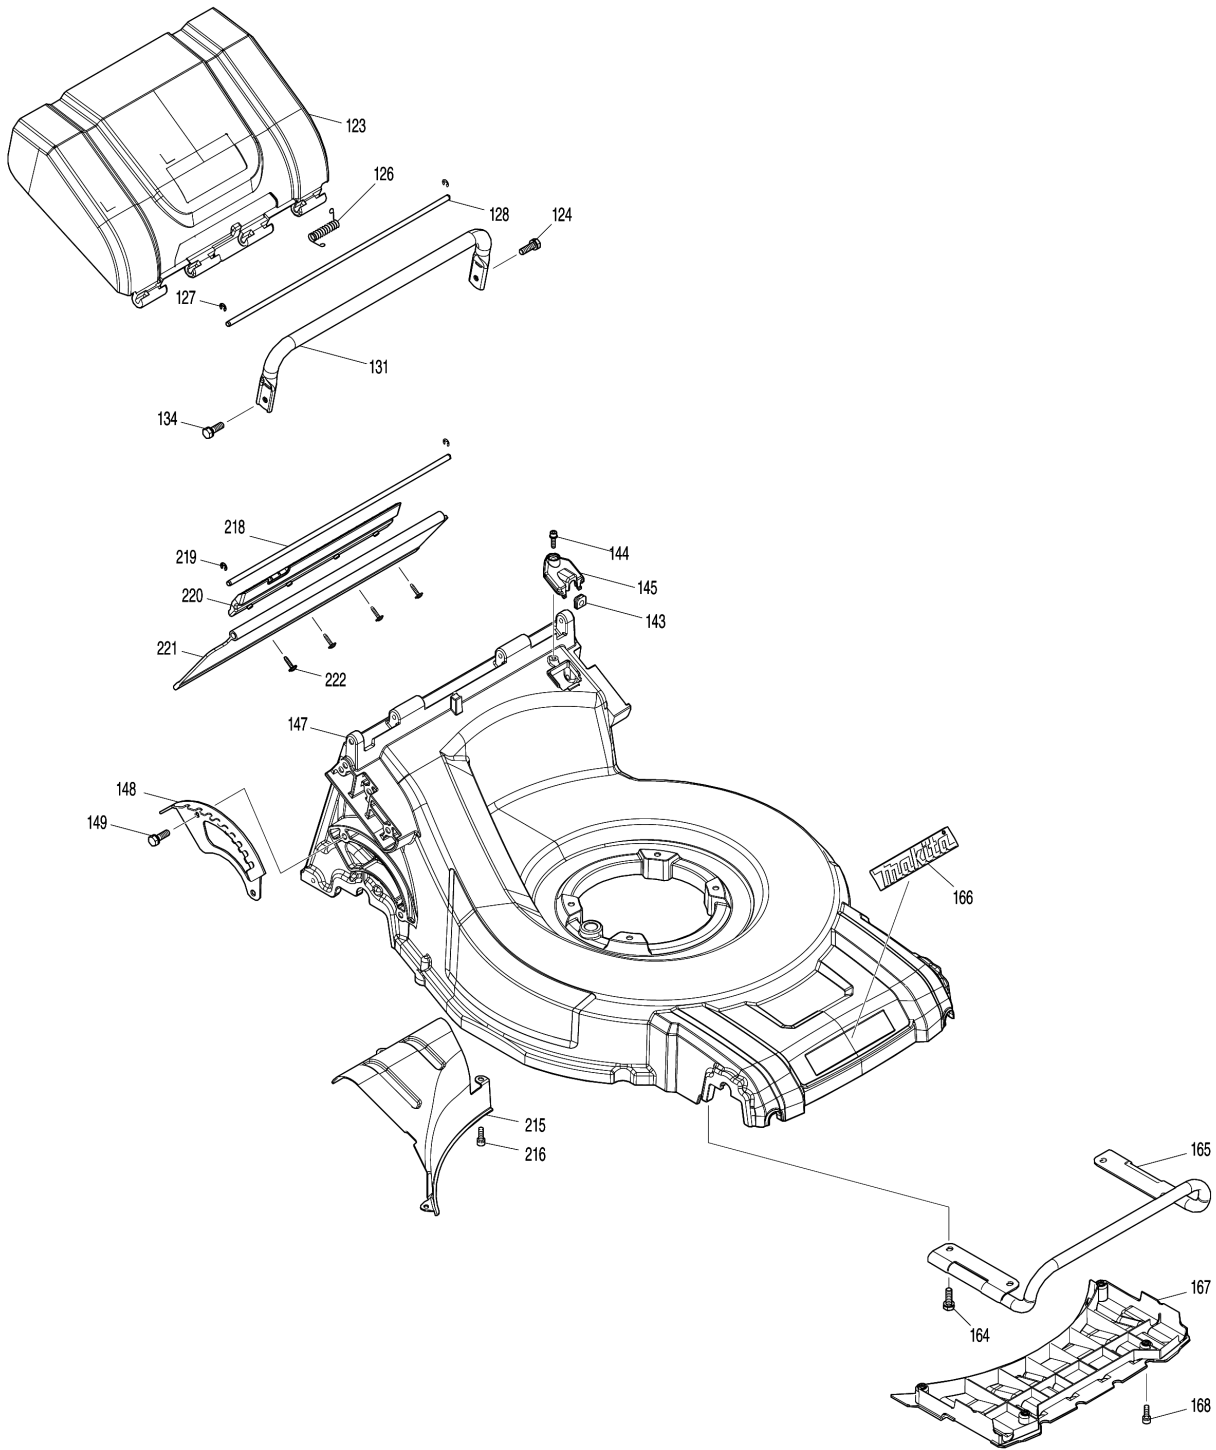

Model No.DLM533 530MM CORDLESS LAWN MOWER