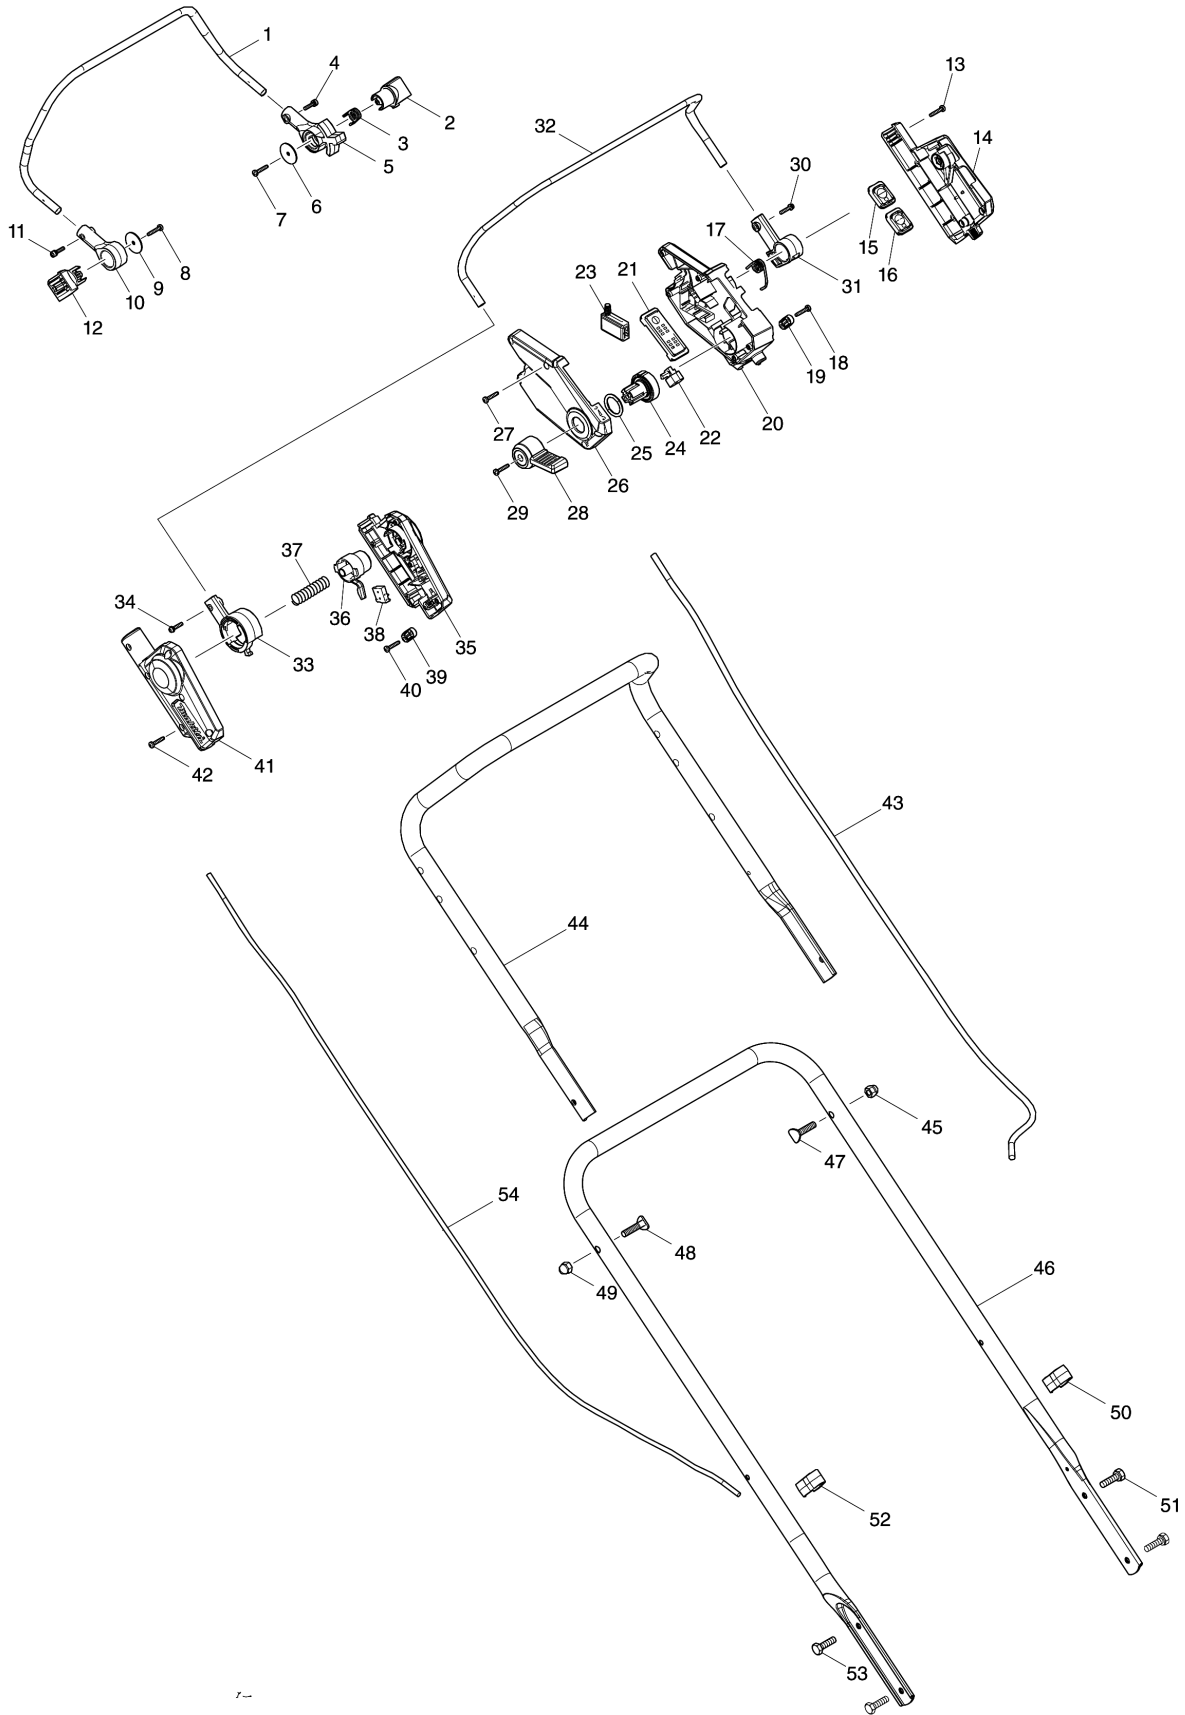

Model No.DLM533 530MM CORDLESS LAWN MOWER