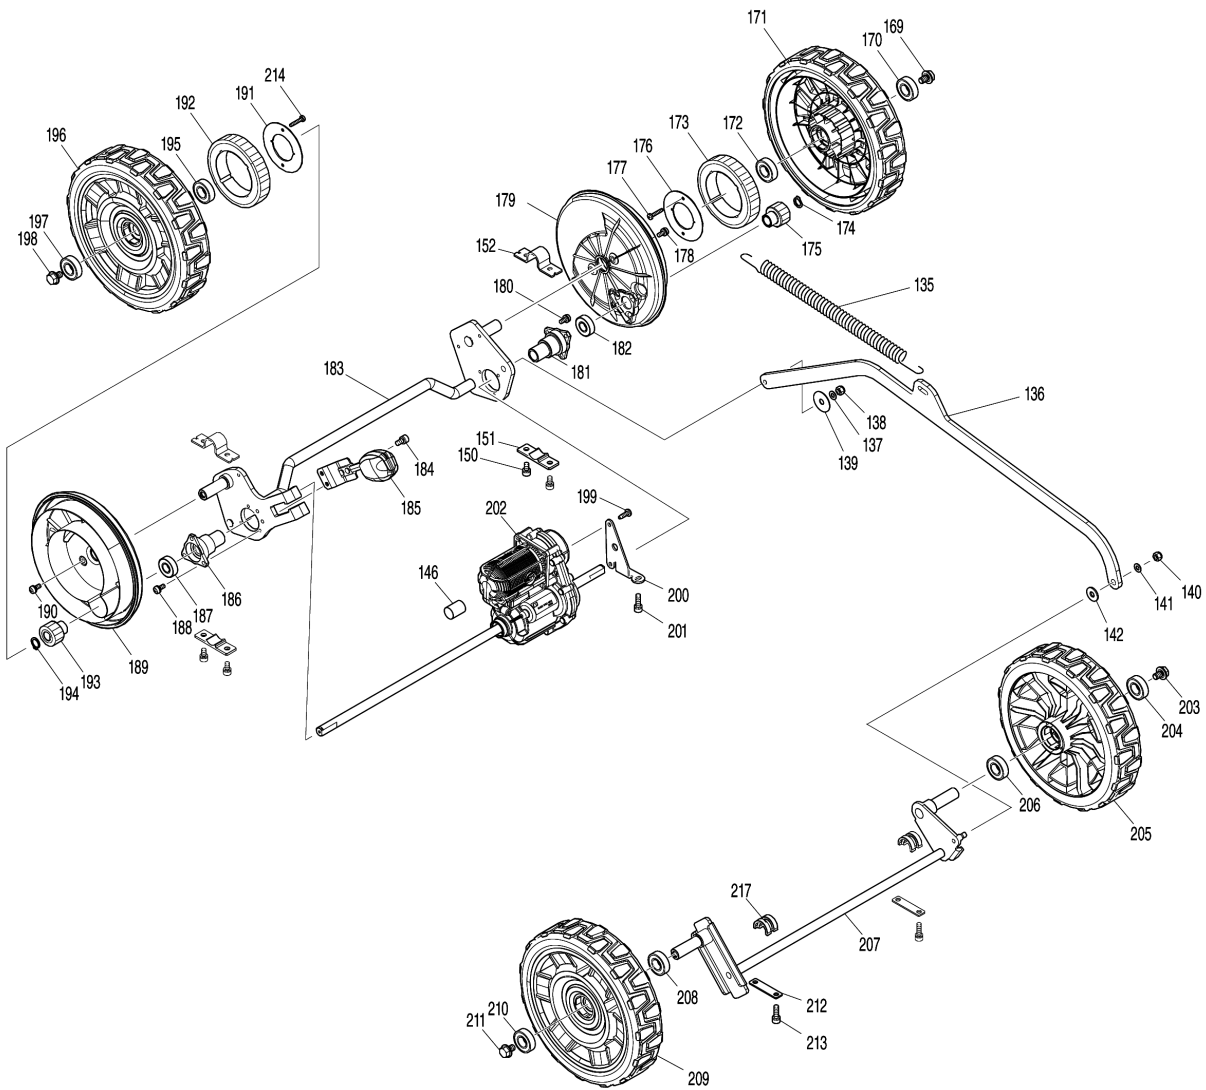

Model No.DLM533 530MM CORDLESS LAWN MOWER