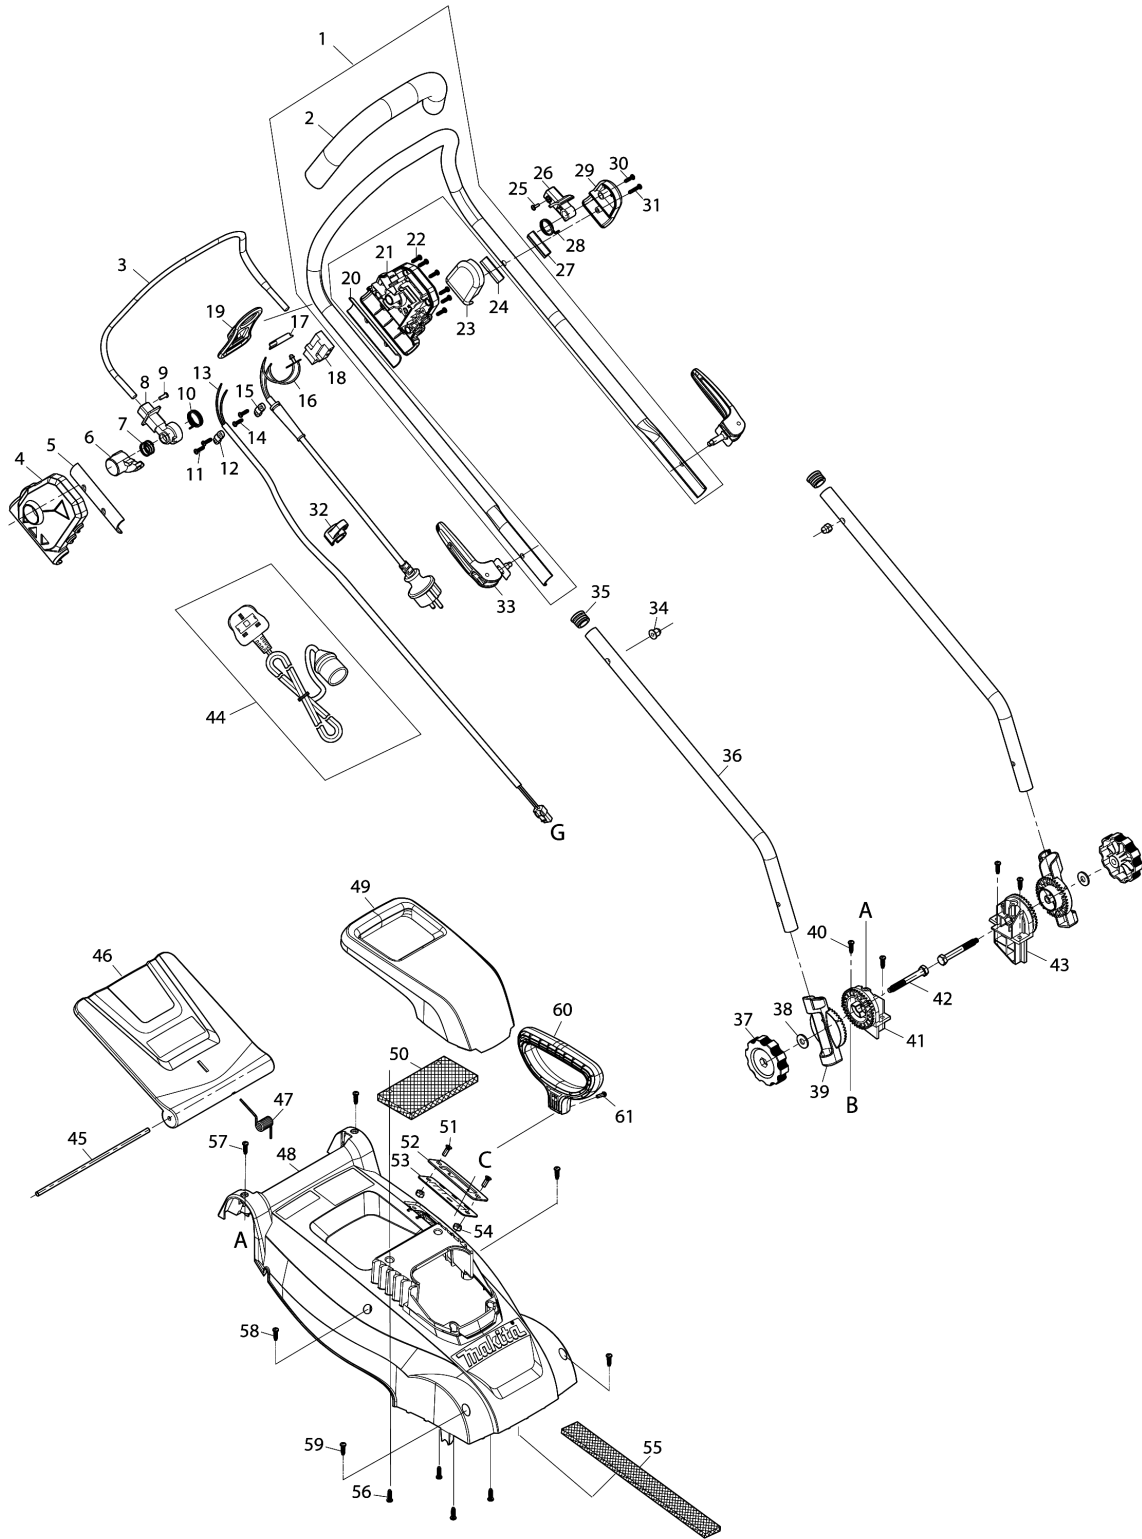

Model No.ELM3720 370MM ELECTRIC LAWN MOWER