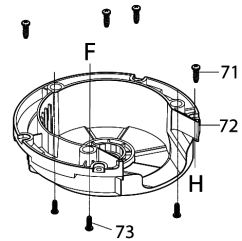

Model No.ELM3720 370MM ELECTRIC LAWN MOWER