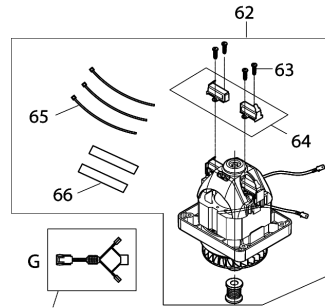

Model No.ELM3720 370MM ELECTRIC LAWN MOWER