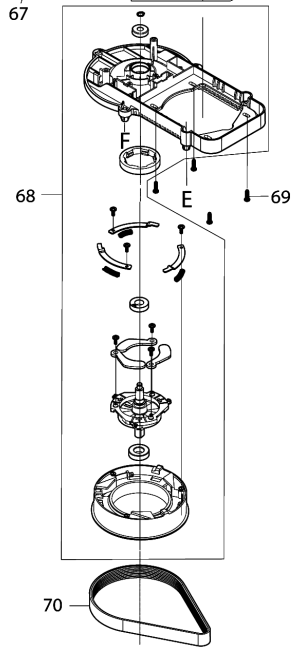

Model No.ELM3720 370MM ELECTRIC LAWN MOWER