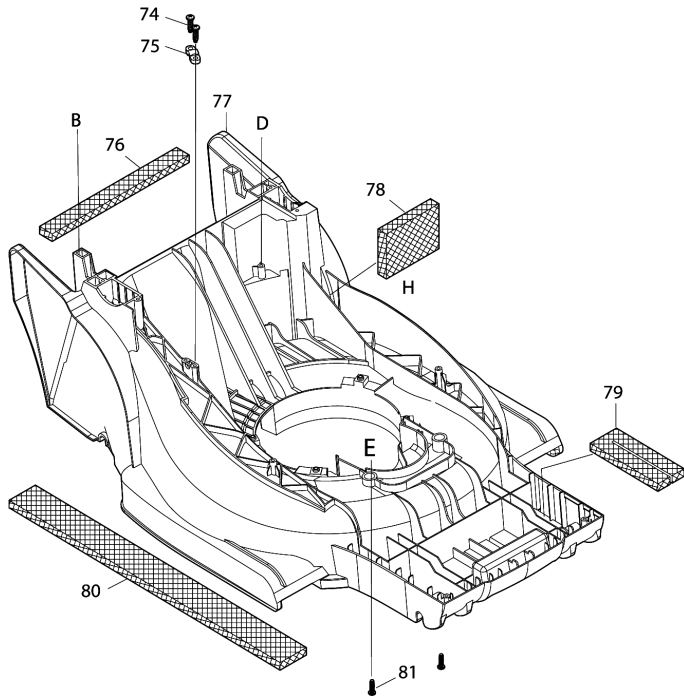

Model No.ELM3720 370MM ELECTRIC LAWN MOWER